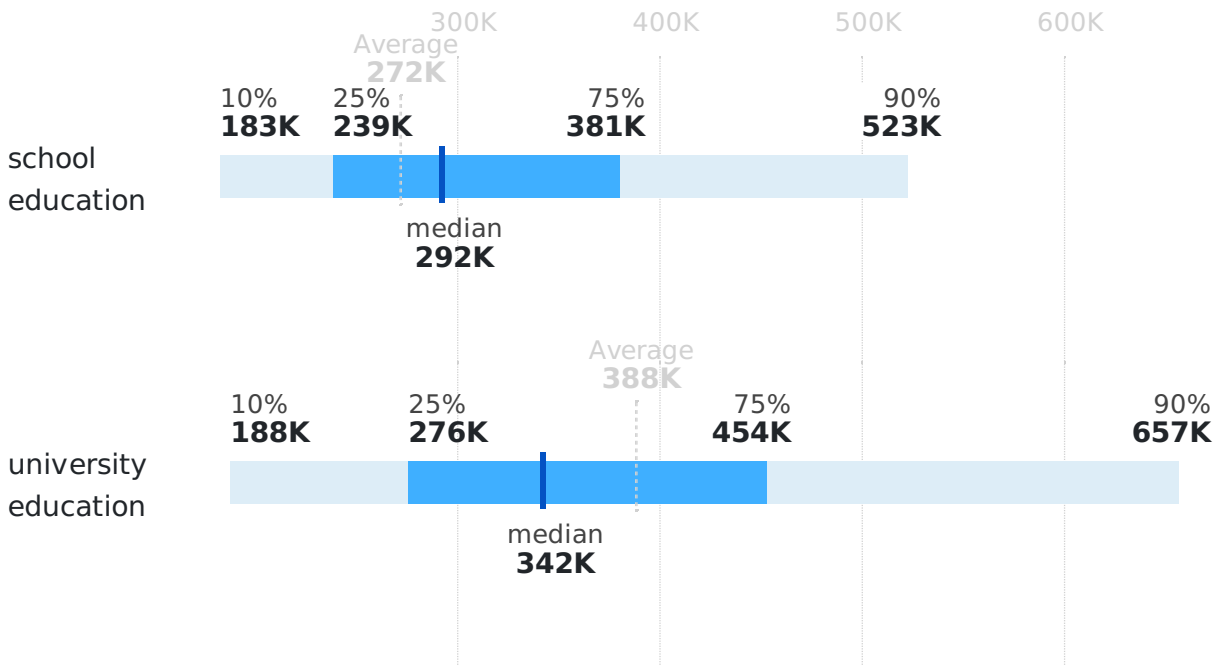

Salaries by education

Region: Myanmar, Lower

	Average	1st decile	1st quartile	median	3rd quartile	9th decile
school education	271,656	183,043	238,900	291,609	381,179	523,205
university education	388,155	187,884	276,178	341,518	453,793	656,959

Salaries by regions

	Average	1st decile	1st quartile	median	3rd quartile	9th decile
Central	203,090	146,051	185,321	221,976	304,026	470,047
Lower	378,862	188,939	273,673	336,397	445,637	644,173