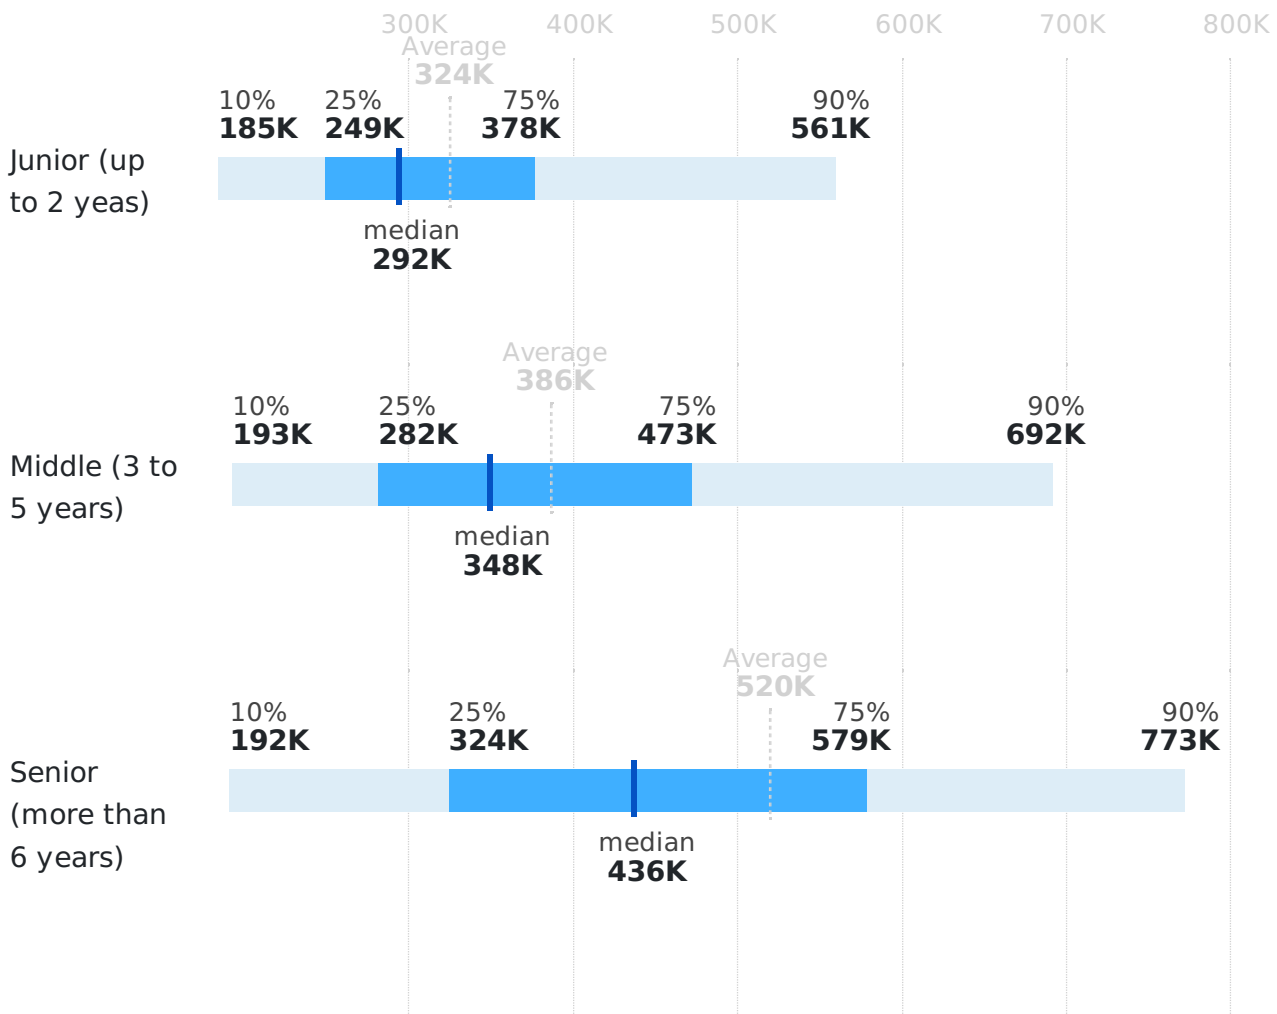

Salary report Pro

Administrative Worker, Official - Administration

Administration

20 December 2019

Administrative Worker, Official - Administration

Total net salary (median)

336,397
MMK

Region: Myanmar, Lower

Salary ranges

Region: Myanmar, Lower

The span of the salary

Region: Myanmar, Lower

	Average	1st decile	1st quartile	median	3rd quartile	9th decile
Basic salary	346,027	174,588	252,786	310,101	405,319	569,850
Total salary	378,862	188,939	273,673	336,397	445,637	644,173

*The total monthly income includes a proportionate share of the financial benefits received throughout the year (Christmas bonus salary, bonuses, commissions) and the monthly variable salary component.

Salaries by work experience

Region: Myanmar, Lower

	Average	1st decile	1st quartile	median	3rd quartile	9th decile
Junior (up to 2 years)	324,401	184,855	249,409	292,441	377,596	560,802
Middle (3 to 5 years)	385,989	192,786	281,928	348,140	472,821	691,957
Senior (more than 6 years)	519,578	191,736	324,476	435,950	578,648	773,278