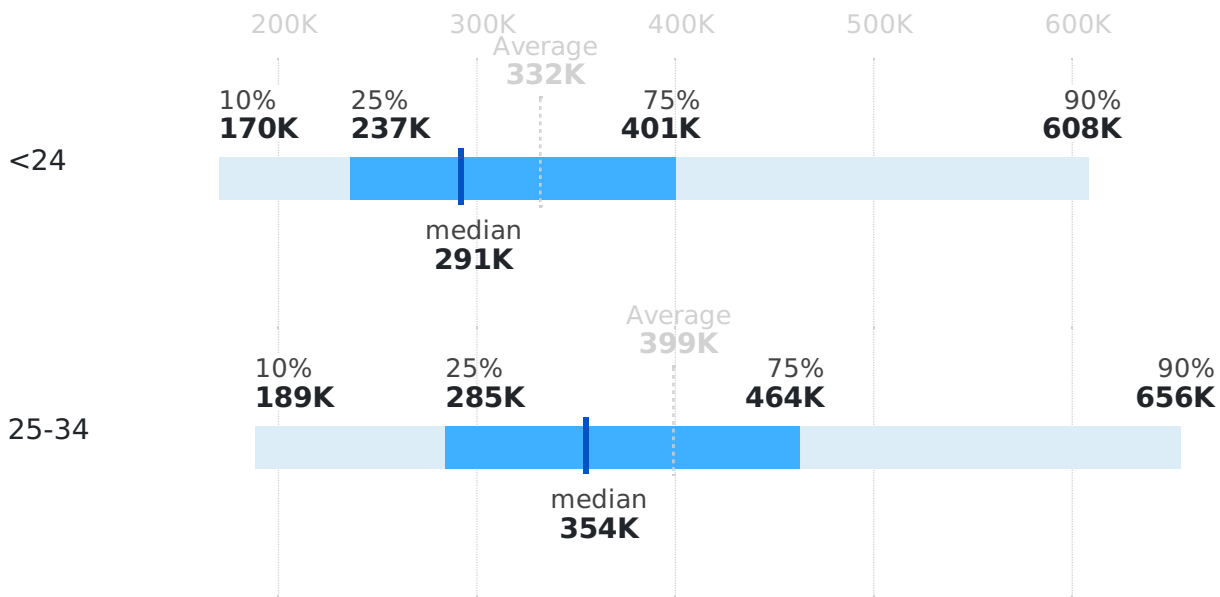

Salaries by age group

Region: Myanmar, Lower

	Average	1st decile	1st quartile	median	3rd quartile	9th decile
<24	331,891	170,363	237,218	291,025	401,316	608,485
25-34	398,848	188,647	284,859	354,244	463,817	655,540

Contact

MyJobs Myanmar 1st Floor, Diamond Center, Building E, Pyay Road, Yangon, 11061 Myanmar

client@myjobs.com.mm