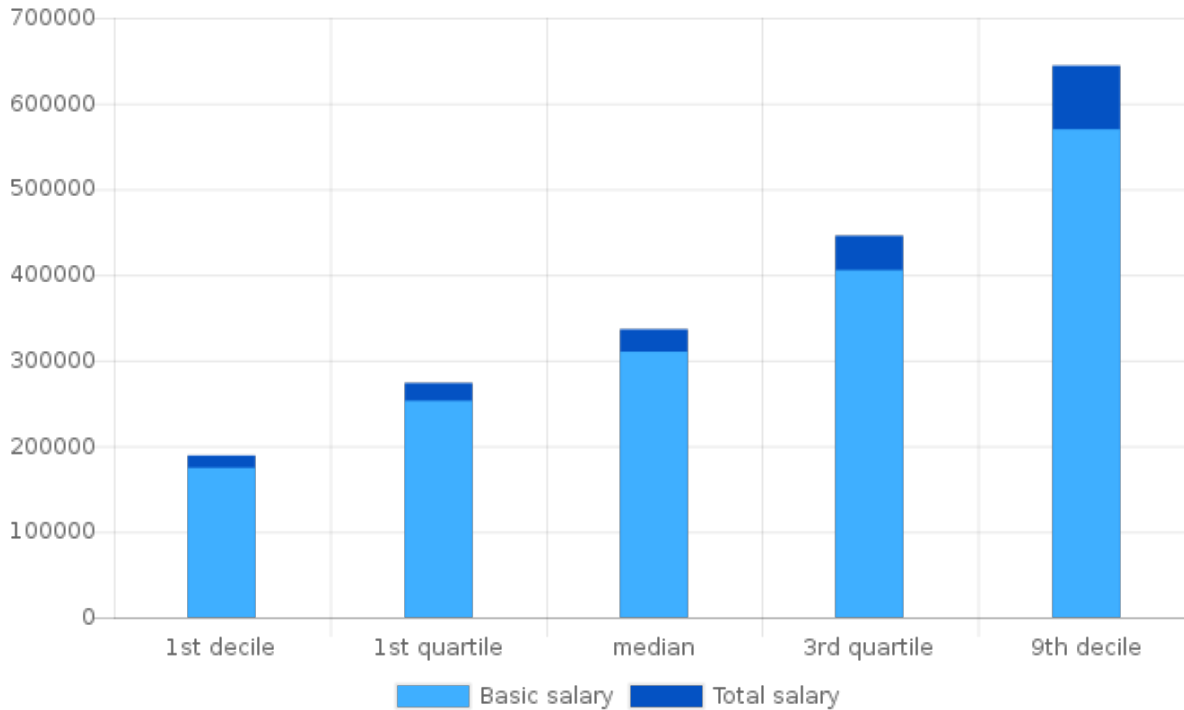

Salary report Pro

Administrative Worker, Official - Administration

Administration

20 December 2019

Administrative Worker, Official - Administration

Total net salary (median)

336,397
MMK

Region: Myanmar, Lower

Salary ranges

Region: Myanmar, Lower

The span of the salary

Region: Myanmar, Lower

	Average	1st decile	1st quartile	median	3rd quartile	9th decile
Basic salary	346,027	174,588	252,786	310,101	405,319	569,850
Total salary	378,862	188,939	273,673	336,397	445,637	644,173

*The total monthly income includes a proportionate share of the financial benefits received throughout the year (Christmas bonus salary, bonuses, commissions) and the monthly variable salary component.